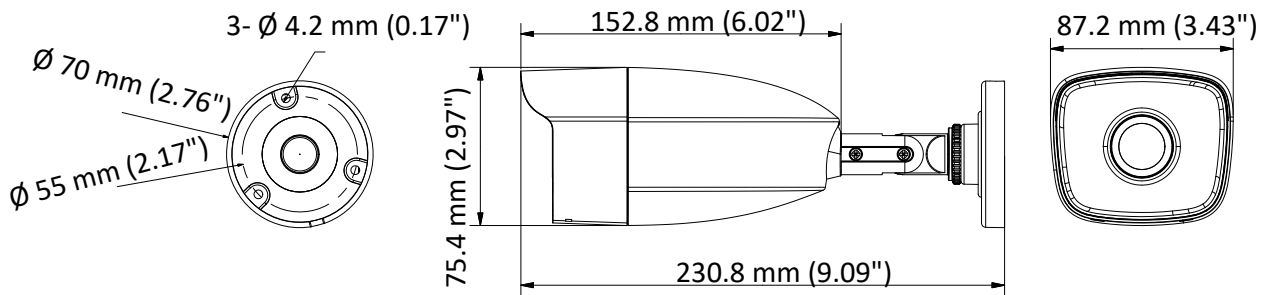

## Specifications

| <b>Camera</b>            |  |
|--------------------------|--|
| Image Sensor             | 4 MP CMOS image sensor   |
| Signal System            | PAL/NTSC   |
| Resolution               | 2560 (H) × 1440 (V)  |
| Min. Illumination        | 0.01 Lux@(F1.2, AGC ON), 0 Lux with IR                                       |
| Shutter Time             | 1/25 (1/30) s to 1/50,000 s  |
| Lens                     | 2.8 mm, 3.6 mm, 6 mm   |
| Horizontal Field of View | 100.2° (2.8 mm), 88° (3.6 mm), 56.9° (6 mm)                                  |
| Lens Mount               | M12  |
| Day & Night              | IR cut filter  |
| Angle Adjustment         | Pan: 0° to 360°, Tilt: 0° to 180°, Rotation: 0° to 360°                      |
| Synchronization          | Internal synchronization   |
| Video Frame Rate         | PAL: 1080p@25fps, 4 MP@25fps<br>NTSC: 1080p@30fps, 4 MP@30fps                |
| <b>Menu</b>              |  |
| AGC                      | High/Medium/Low/Off  |
| D/N Mode                 | Auto/Color/BW (Black and White)  |
| BLC                      | Support  |
| DWDR                     | Support  |
| Language                 | English  |
| Functions                | Brightness, Sharpness, DNR, Mirror, Smart IR                                 |
| <b>Interface</b>         |  |
| Video Output             | 1 HD analog output   |
| Switch Button            | TVI/AHD/CVI/CVBS   |
| <b>General</b>           |  |
| Operating Conditions     | -40 °C to 60 °C (-40 °F to 140 °F), Humidity: 90% or less (non-condensation) |
| Power Supply             | 12 VDC ±15%  |
| Power Consumption        | Max. 4 W   |
| Protection Level         | IP66   |
| Material                 | Metal  |
| IR Range                 | Up to 40 m   |
| Dimensions               | 75.4mm × 230.8 mm × 87.2 mm (2.97" ×9.09" × 3.43")                           |
| Weight                   | 545 g (1.20 lb.)   |

## Dimension